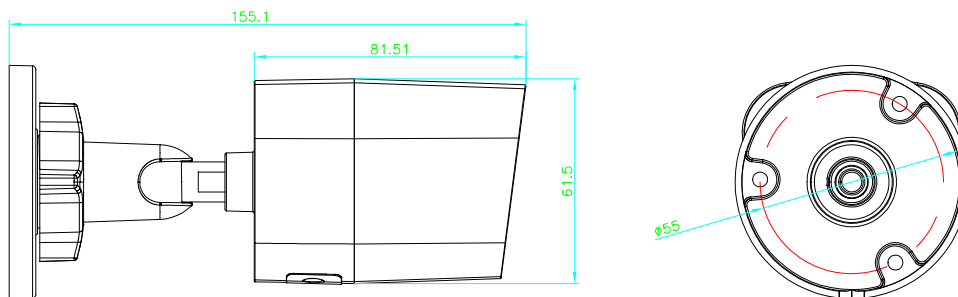

Dimensions