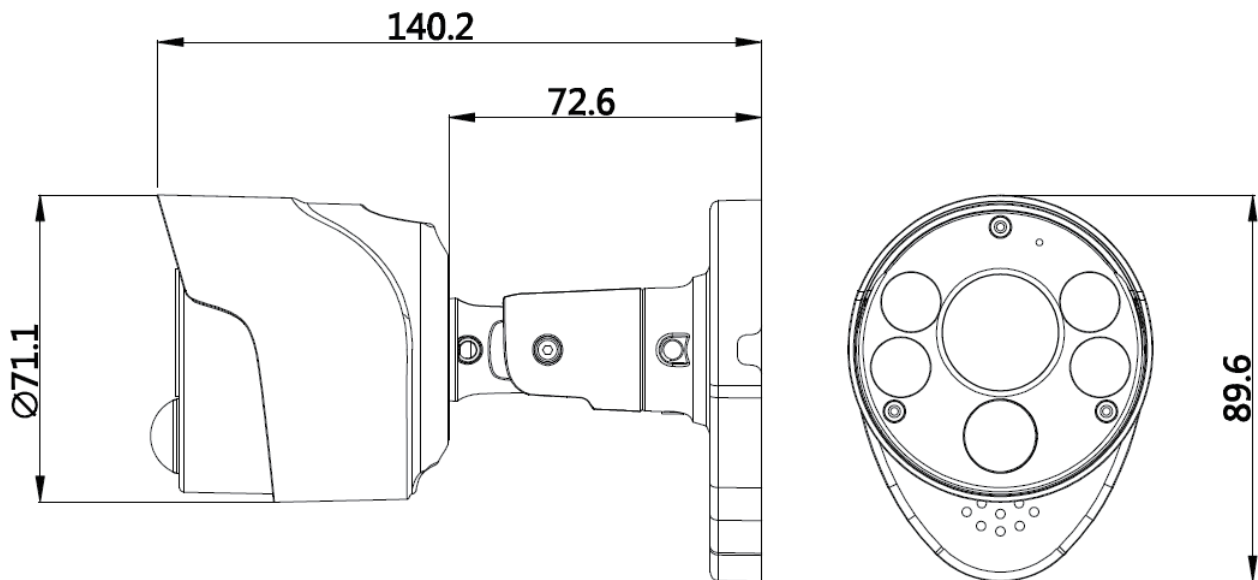

8MP Flood Light IPC

Key Features

- 1/2.3" Progressive Scan CMOS
- 3840 × 2160 @15 fps
- 2.8mm fixed focal lens
- H.265, H.264
- DWDR
- IP66
- BLC/3D DNR
- PIR Up to 23ft(7m)
- Flood light Up to 33ft(10m)

8MP

Dimensions

8MP Flood Light IPC

Camera	
Image sensor	1/2.3" Progressive Scan CMOS
Min. illumination	Color: 0.1lux@F1.2(AGC ON), 0Lux with IR
Shutter time	1/5s – 1/20000s/AUTO
Effective Pixel	8MP 3840(H) x 2160(V)
Lens	2.8mm, F1.85 horizontal FOV: 100.6° , vertical FOV: 76° , diagonal FOV: 127.6°
Lens mount	M12
Day & night	IR cut filter
Digital noise reduction	3D DNR
Wide Dynamic Range	DWDR
White Balance	AUTO/INDOOR/MANUAL
Video & Audio	
Video compression	Main stream: H.265/H.264; Sub stream: H.265/H.264
Audio	Two-Way Audio
Speaker	YES
AGC	Off/Low/Mid/High Optional
Max Stream	3840 × 2160@15fps
Interface	
Video Output	RJ45
IR Night Vision Range	66ft(20m)
Smart IR	Yes
Notable Feature	
Built-in IR LED/ICR	Yes, 2 Array IR, 850nm
IR Angle	100°
PIR Angle	Up to 115°
PIR Distance	Up to 23ft(7m)
Flood Light	2 PCS Up to 33ft(10M)
General	
Operating conditions	-22° F ~ 131° F(-30° C ~ 55° C) humidity 95% or less (non-condensing)
Power supply	DC12V, 7W
Protection Level	IP66
Dimension	Φ2.8" × 5.52" (Φ71.1mm × 140,2mm)
Weight	0.80lb (365g)