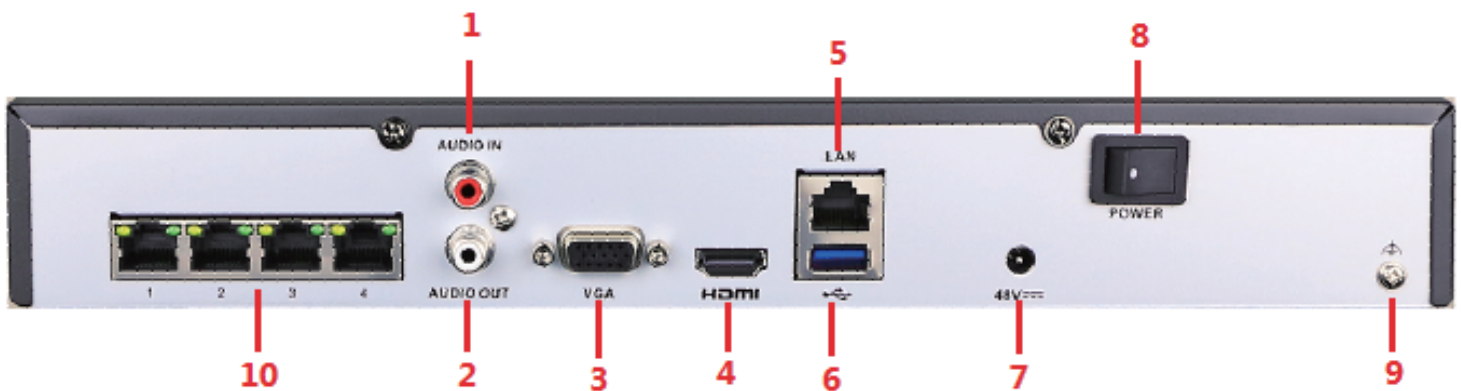

LaView 4 Channel H.264 IP Network Video Recorder

Key Features

- Third-Party network cameras supported
- Up to 6MP resolution recording
- HDMI and VGA output at up to 1920 x 1080P resolution
- Plug & Play with 4 independent PoE network interfaces
- 1 SATA HDD interface up to 6TB

Rear Panel

- | | |
|--------------------------|--|
| 1. Audio In | 9. Ground |
| 2. Audio Out | 10. Network Interfaces with PoE function |
| 3. VGA | |
| 4. HDMI Interface | |
| 5. LAN Network Interface | |
| 6. USB Port | |
| 7. 48 VDC Power Input | |
| 8. Power Switch | |

LaView 4 Channel H.264 IP Network Video Recorder

NVR	LV-N9804B4E
Video/Audio Input	
IP video input	4-ch
Two-way audio input	1-ch, RCA(2.0Vp-p,1kΩ)
Incoming bandwidth	40Mbps
Outgoing bandwidth	80Mbps
Remote connections	128
Video/Audio output	
Recording resolution	6 MP
HDMI/VGA output	1-ch, resolution: 1920 × 1080 / 60 Hz, 1280 × 1024 / 60 Hz, 1280 × 720 / 60 Hz, 1024 × 768 / 60Hz
Frame Rate	Main Stream: 60 fps(N)/50 fps(P)
	Sub-stream: 60 fps(N)/50 fps(P)
Audio output	1-ch, RCA (Linear, 1 kΩ)
Decoding	
Playback resolution	6MP/5MP/4MP/3MP/1080P/UXGA / 720P / VGA / 4CIF /DCIF/2 CIF / CIF/ QCIF
Capability	4-ch
Hard disk	
SATA	1 SATA
Capacity	Up to 6TB capacity for each HDD
External interface	
Network interface	1 RJ-45 10M / 100M/1000M self-adaptive Ethernet interface
USB port	1 × USB2.0,1 × USB3.0
POE Interface	
Interface	4 independent 100 Mbps PoE
Power	≤ 50W
Supported standard	AF/AT
General	
Power Supply	48 V DC
Consumption	≤ 10 W
Working temperature	14° F~131° F(-10° C ~+55° C)
Working humidity	10%~90%
Chassis	1U chassis
Dimensions (WxDxH)	12.4" × 9.0" × 1.8" (315 x 230 x 45mm)
Weight	≤ 4.4lb(2 kg)