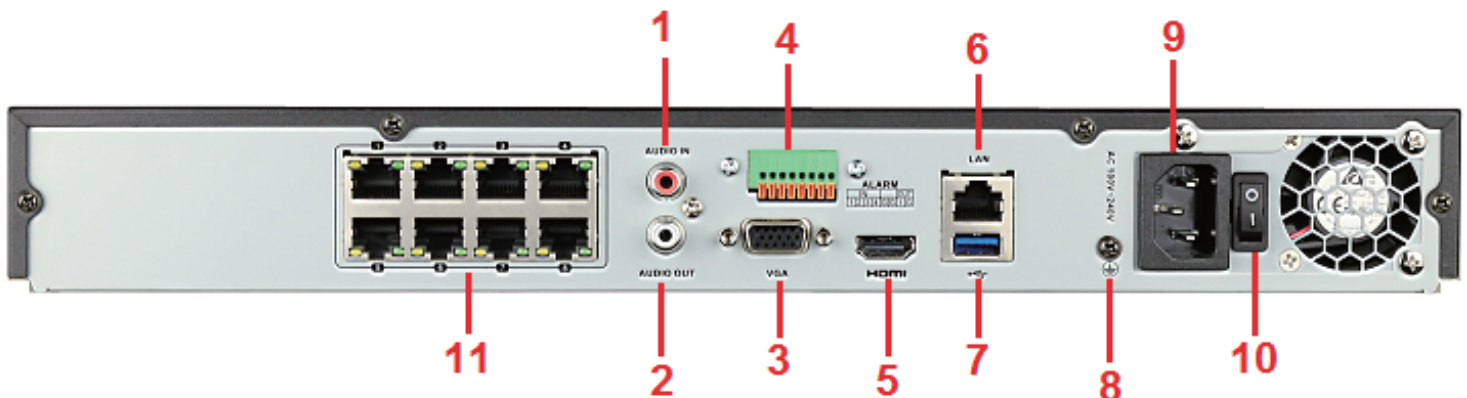

LaView 8 Channel H.265 IP Network Video Recorder

Key Features

- Third-Party network cameras supported
- Up to 8MP resolution recording
- HDMI output at up to 3840x2160P resolution
VGA output at up to 1920x1080P resolution
- Plug & Play with 8 independent PoE network interfaces
- 2 SATA HDD interface up to 12TB

Rear Panel

- | | |
|--------------------------|--|
| 1. Audio In | 9. 100 to 240 VAC Power Input |
| 2. Audio Out | 10. Power Switch |
| 3. VGA | 11. Network Interfaces with PoE function |
| 4. ALARM IN/OUT | |
| 5. HDMI Interface | |
| 6. LAN Network Interface | |
| 7. USB Port | |
| 8. Ground | |

LaView 8 Channel H.265 IP Network Video Recorder

NVR	LV-N9608C8E
Video/Audio Input	
IP video input	8-ch
Two-way audio input	1-ch, RCA(2.0Vp-p,1kΩ)
Incoming bandwidth	80Mbps
Outgoing bandwidth	160Mbps
Video/Audio output	
Recording resolution	8MP/6MP/5MP/4MP/3MP/1080P/UXGA / 720P / VGA / 4CIF / DCIF/2 CIF / CIF / QCIF
HDMI output	1-ch, resolution: 3840x2160/30Hz, 2560x1440P/60Hz, 1920x1080P/60Hz, 1600×1200/60Hz, 1280×1024/60Hz,1280×720/60Hz, 1024×768/60Hz
VGA output	1-ch, resolution: 1920x1080/60Hz, 1280x1024/60Hz, 1280x720/60Hz, 1024x768/60Hz
Audio output	1-ch, RCA (Linear, 1 kΩ)
Playback resolution	8MP/6MP/5MP/4MP/3MP/1080P/UXGA / 720P / VGA / 4CIF / DCIF/2 CIF / CIF / QCIF
Synchronous playback	8-ch
Network	
Network protocols	TCP/IP, PT CLOUD, DHCP, DNS, DDNS, NTP, SADP, SMTP, NFS, iSCSI, UPnP™, HTTPS
Hard disk	
SATA	2 SATA
Capacity	Up to 6TB capacity for each HDD
External interface	
Network interface	1:10M / 100M/1000M self-adaptive Ethernet interface
USB port	1 × USB2.0,1×USB3.0
Alarm in/out	4/1
POE Interface	
Interface	8 RJ-45 10/100 Mbps self-adaptive Ethernet interface
Power	≤ 120W
Supported standard	IEEE 802.3 af/at
General	
Power Supply	100 to 240V AC
Consumption	≤ 15 W
Working temperature	14° F~131° F(-10° C ~+55° C)
Working humidity	10%~90%
Chassis	1U chassis
Dimensions (WxDxH)	14.9" x 11.4" x 1.9" (380 x 290 x 48mm)
Weight	≤ 6.6lb(3 kg)